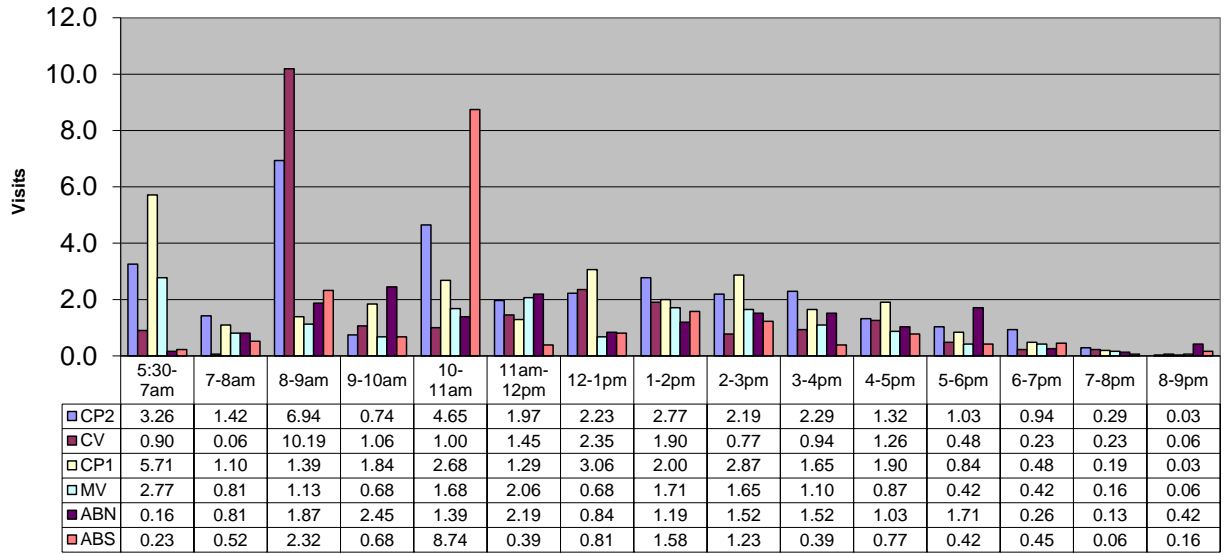

Nov 2023- Pool Use by Hour - Major Centers

	LC	CH	DH	EC	CR	SRS	WEST
Total Visits	3074	1822	2061	1887	#REF!	2126	784
Avg Daily	99	59	66	61	#REF!	69	25
Avg Hourly	7.93	4.70	5.32	5.07	#REF!	5.49	2.02

Nov 2023- Satellite Centers - Pool Use by Hour

Visits By Hour

	ABN	ABS	CP1	CP2	CV	MV
Total Visits	542	581	838	994	710	502
Avg Visits Per Day	17.48	18.74	27.03	32.06	22.90	16.19
Avg Visits Per Hour	1.46	1.56	2.25	2.67	1.91	1.35