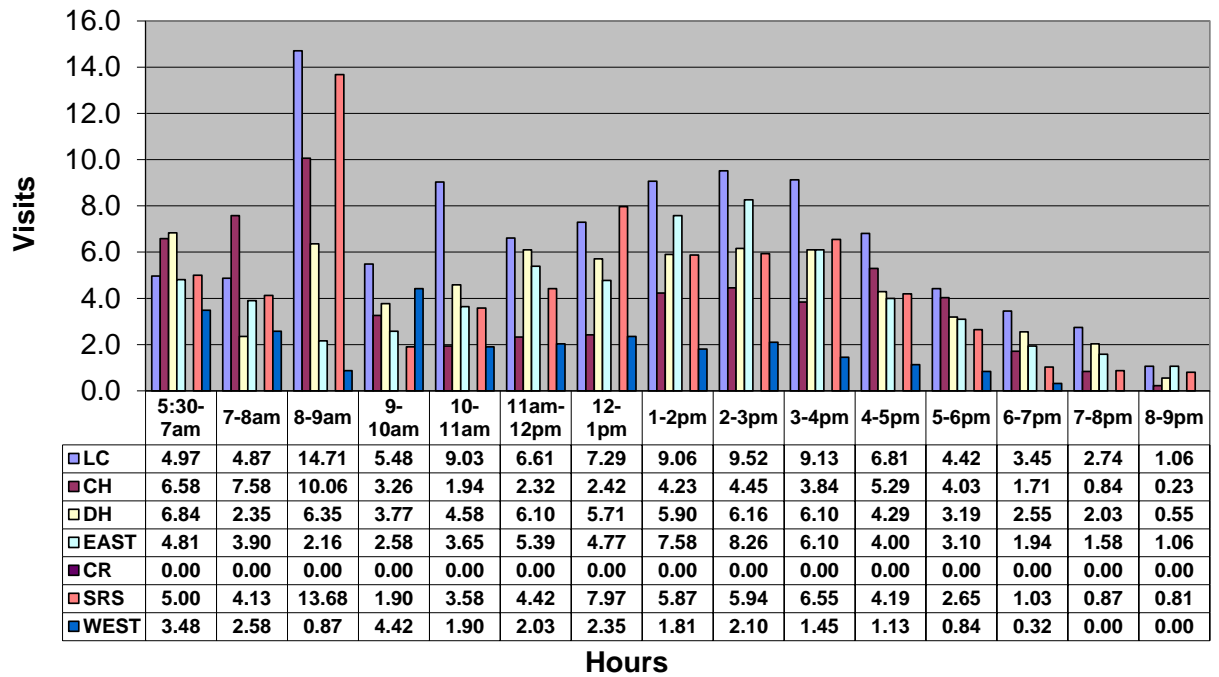

Nov 2023- Pool Use by Hour - Major Centers

	LC	CH	DH	EC	CR	SRS	WEST
Total Visits	3074	1822	2061	1887	#REF!	2126	784
Avg Daily	99	59	66	61	#REF!	69	25
Avg Hourly	7.93	4.70	5.32	5.07	#REF!	5.49	2.02

Nov 2023- Satellite Centers - Pool Use by Hour

Visits By Hour

	ABN	ABS	CP1	CP2	CV	MV
Total Visits	542	581	838	994	710	502
Avg Visits Per Day	17.48	18.74	27.03	32.06	22.90	16.19
Avg Visits Per Hour	1.46	1.56	2.25	2.67	1.91	1.35